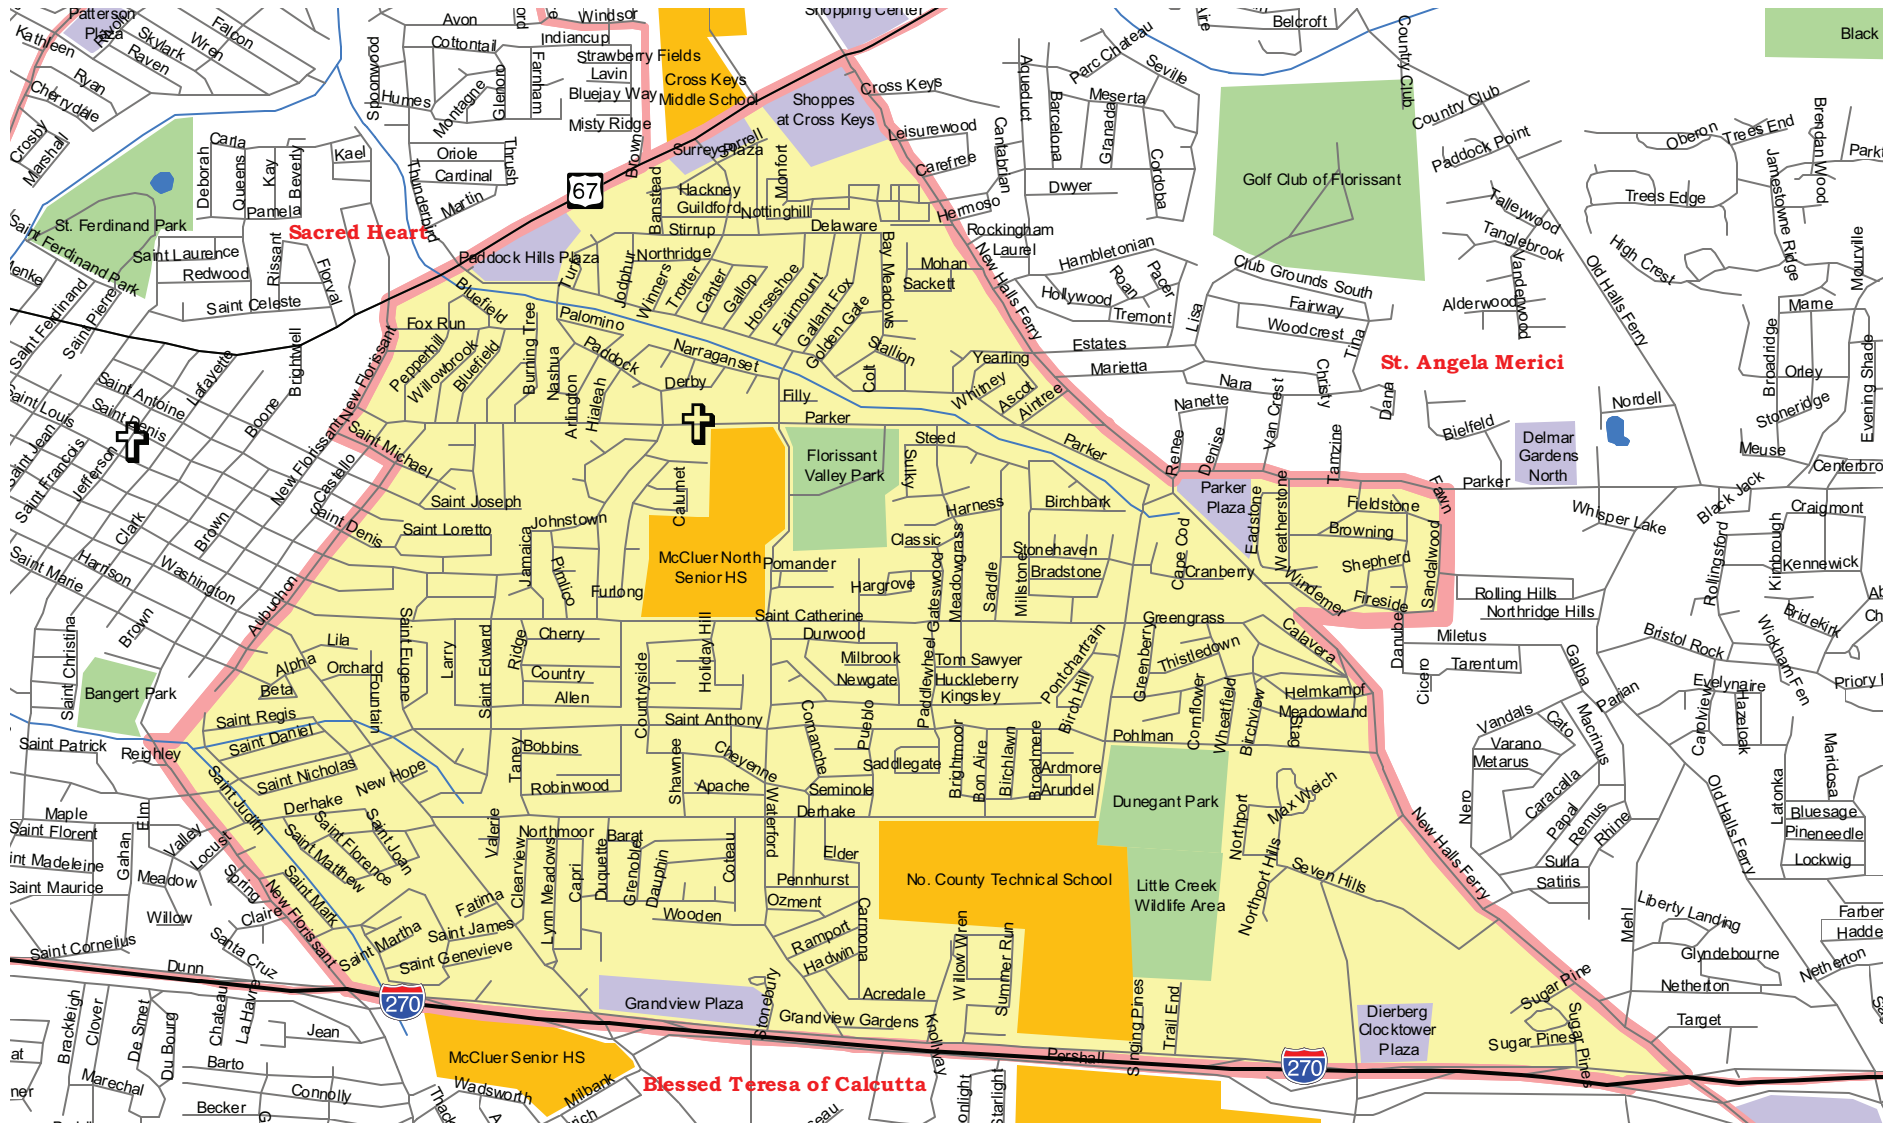

Parish Boundaries

St. Rose Philippine Duchesne - Florissant

- | | | | | | |
|---|---------------------------------|---|------------------------------------|---|------------------------------------|
|  | Parish Boundaries |  | Parks & Golf Courses |  | Territorial Parish Church |
|  | County Boundaries |  | Schools |  | Personal Parish Church |
|  | Small Rivers, Creeks, & Streams |  | Government, Industrial, Commercial |  | Mission, Chapel, Oratory or Shrine |
|  | Railroad Tracks | | | | |