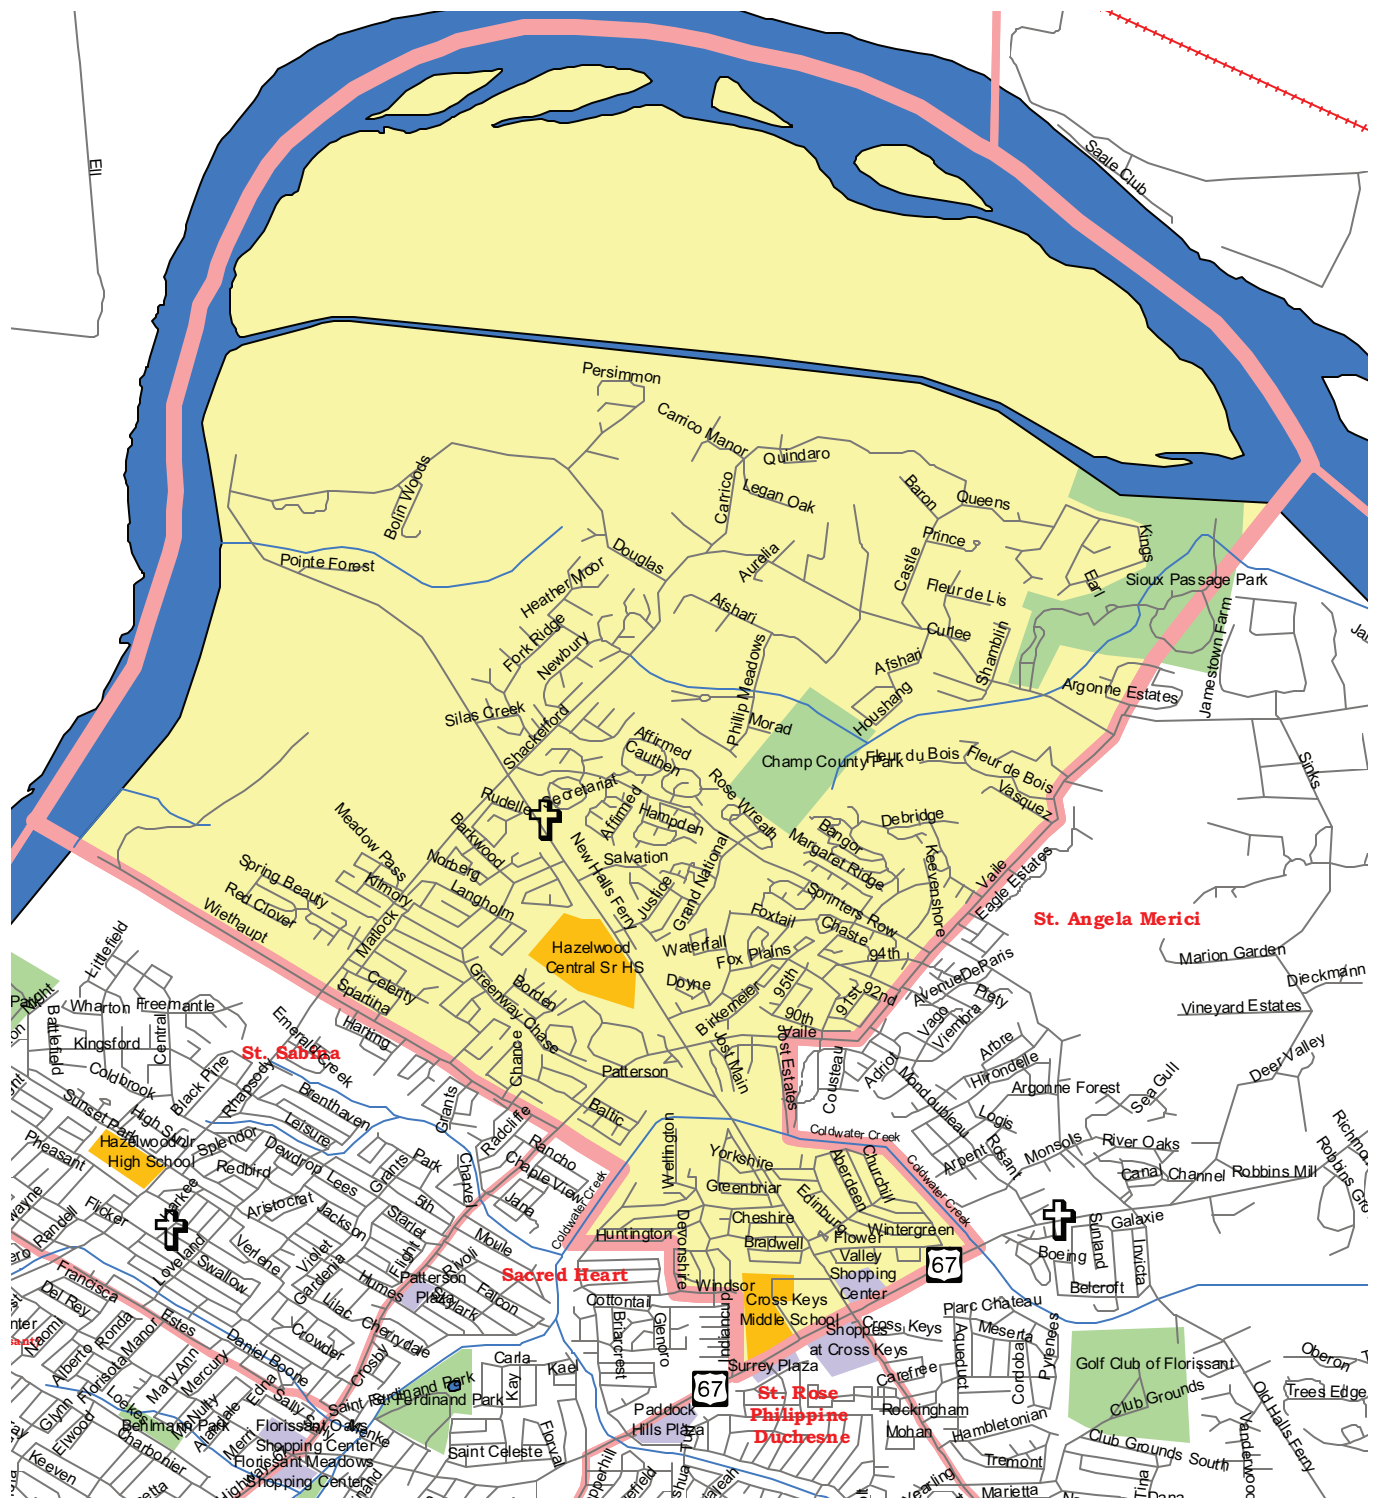

Parish Boundaries

St. Norbert Parish - Florissant

- | | | | |
|---|---------------------------------|--|------------------------------------|
|  | Parish Boundaries |  | Territorial Parish Church |
|  | County Boundaries |  | Personal Parish Church |
|  | Small Rivers, Creeks, & Streams |  | Mission, Chapel, Oratory or Shrine |
|  | Railroad Tracks |  | Government, Industrial, Commercial |
|  | Parks & Golf Courses |  | Schools |