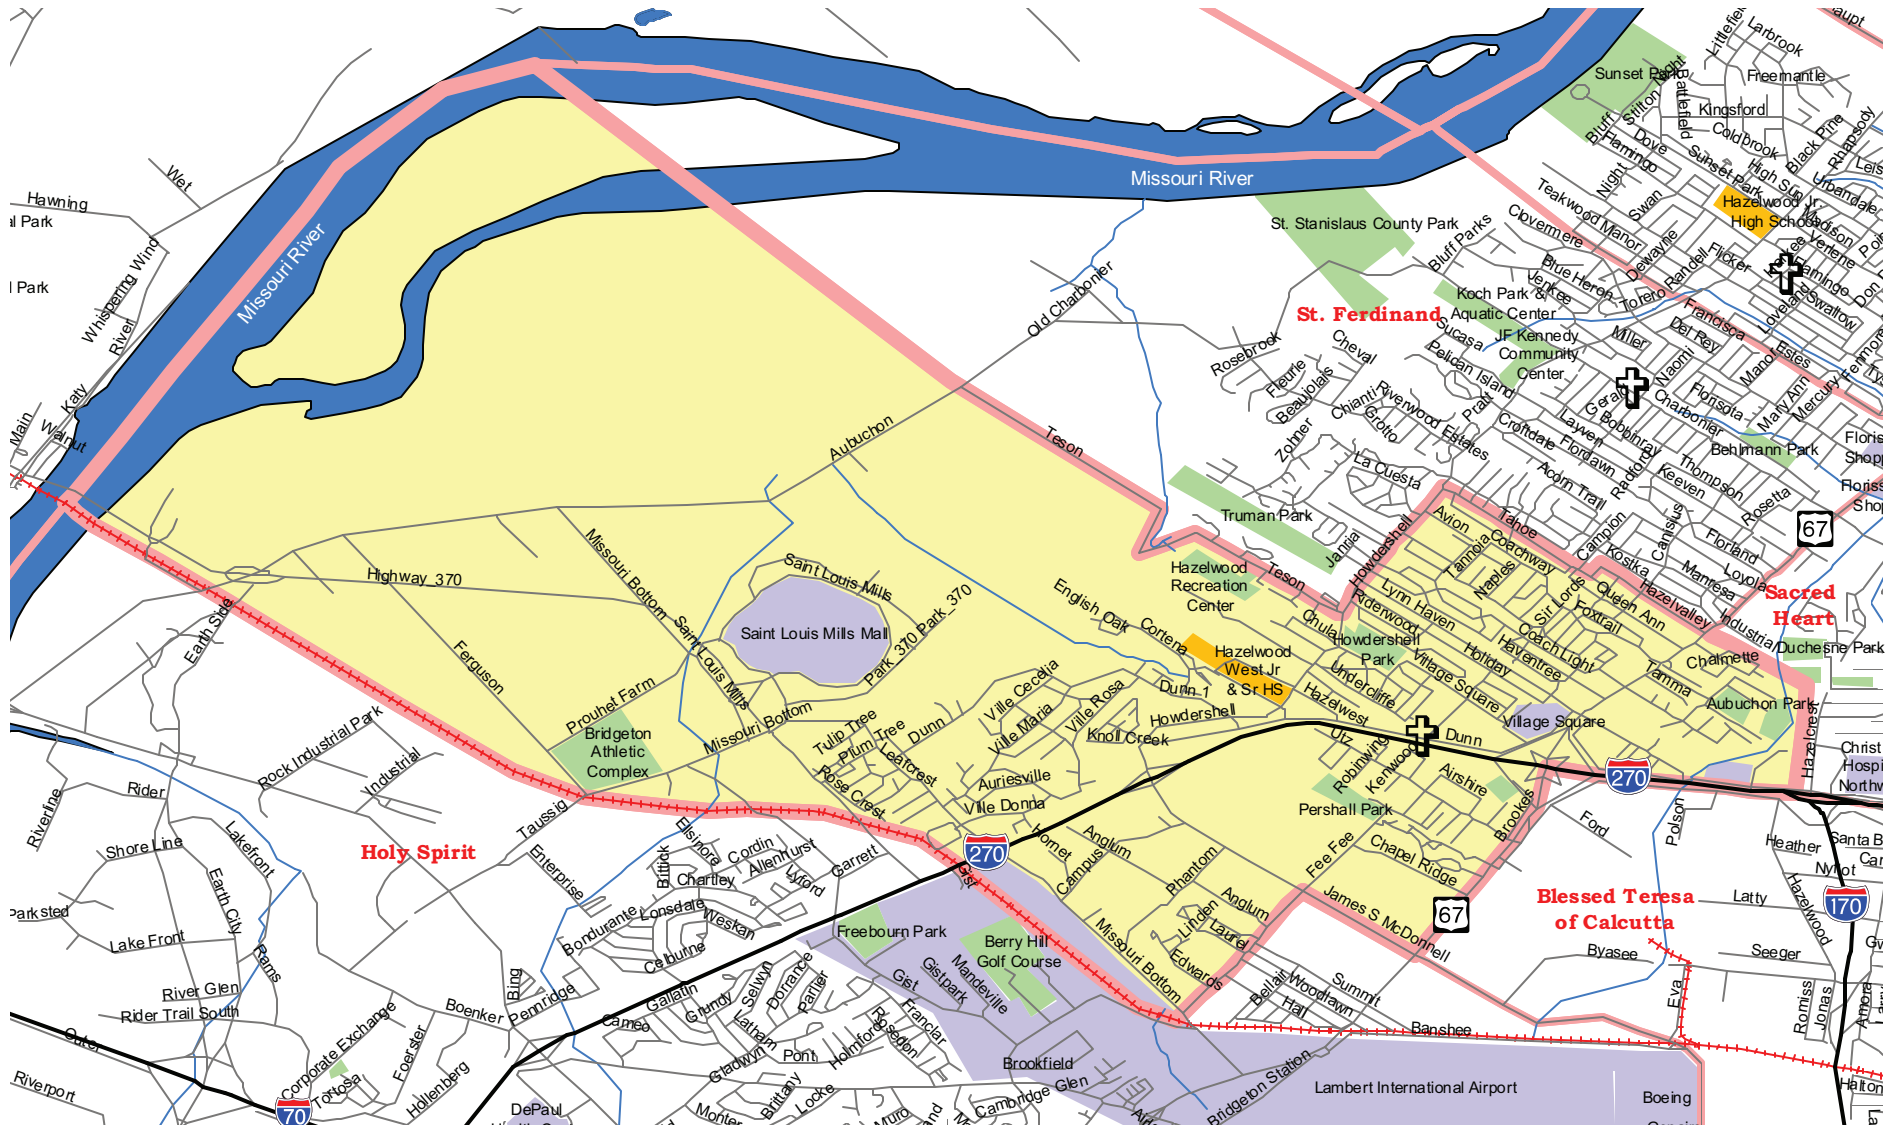

Parish Boundaries

St. Martin de Porres Parish - Hazelwood

- | | | | | | |
|---|---------------------------------|---|------------------------------------|---|------------------------------------|
|  | Parish Boundaries |  | Parks & Golf Courses |  | Territorial Parish Church |
|  | County Boundaries |  | Schools |  | Personal Parish Church |
|  | Small Rivers, Creeks, & Streams |  | Government, Industrial, Commercial |  | Mission, Chapel, Oratory or Shrine |
|  | Railroad Tracks | | | | |